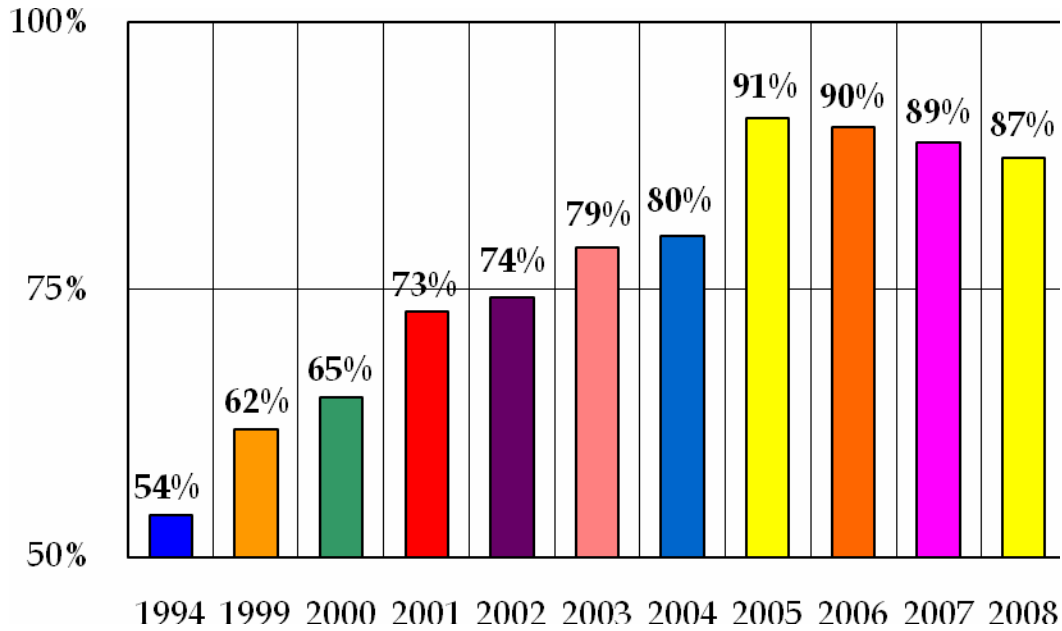

## Prairie View A&M University

### Trend in Fall Term Faculty Terminal Degree Attainment (Top Four Ranks)

The following chart shows the trend in full-time faculty terminal degree attainment between 1994 and 2008.

Note: Full-time faculty in top four ranks. Prepared by I/R "fac-chart-terminal deg 1994-2008.xls"  
gp 1/26/09 4:55 p.m.